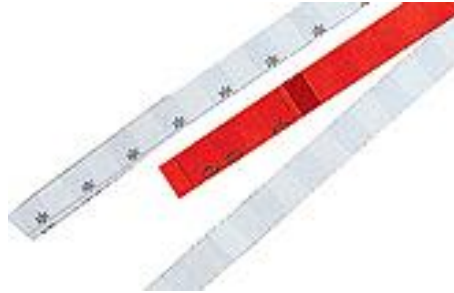

Paper Shredding Size and Security Level Chart

Security Level 1

Strip Width $\frac{1}{2}$ " (12mm)

Strip Length Infinite

Security Level 2

Strip Width $\frac{1}{4}$ " (6mm)

Strip Length Infinite

Security Level 3

Particle Width $\leq \frac{3}{16}$ " (4mm)

Particle Length ≤ 3 " (80mm)

Security Level 4

Particle Width $\leq \frac{3}{32}$ " (2mm)

Particle Length $\leq \frac{5}{8}$ " (15mm)

Security Level 5

Particle Width $\leq \frac{1}{32}$ " (.8mm)

Particle Length $\leq \frac{1}{2}$ " (13mm)

Security Level 6

Particle Width $\leq \frac{1}{32}$ " (1mm)

Particle Length $\leq \frac{7}{32}$ " (5mm)